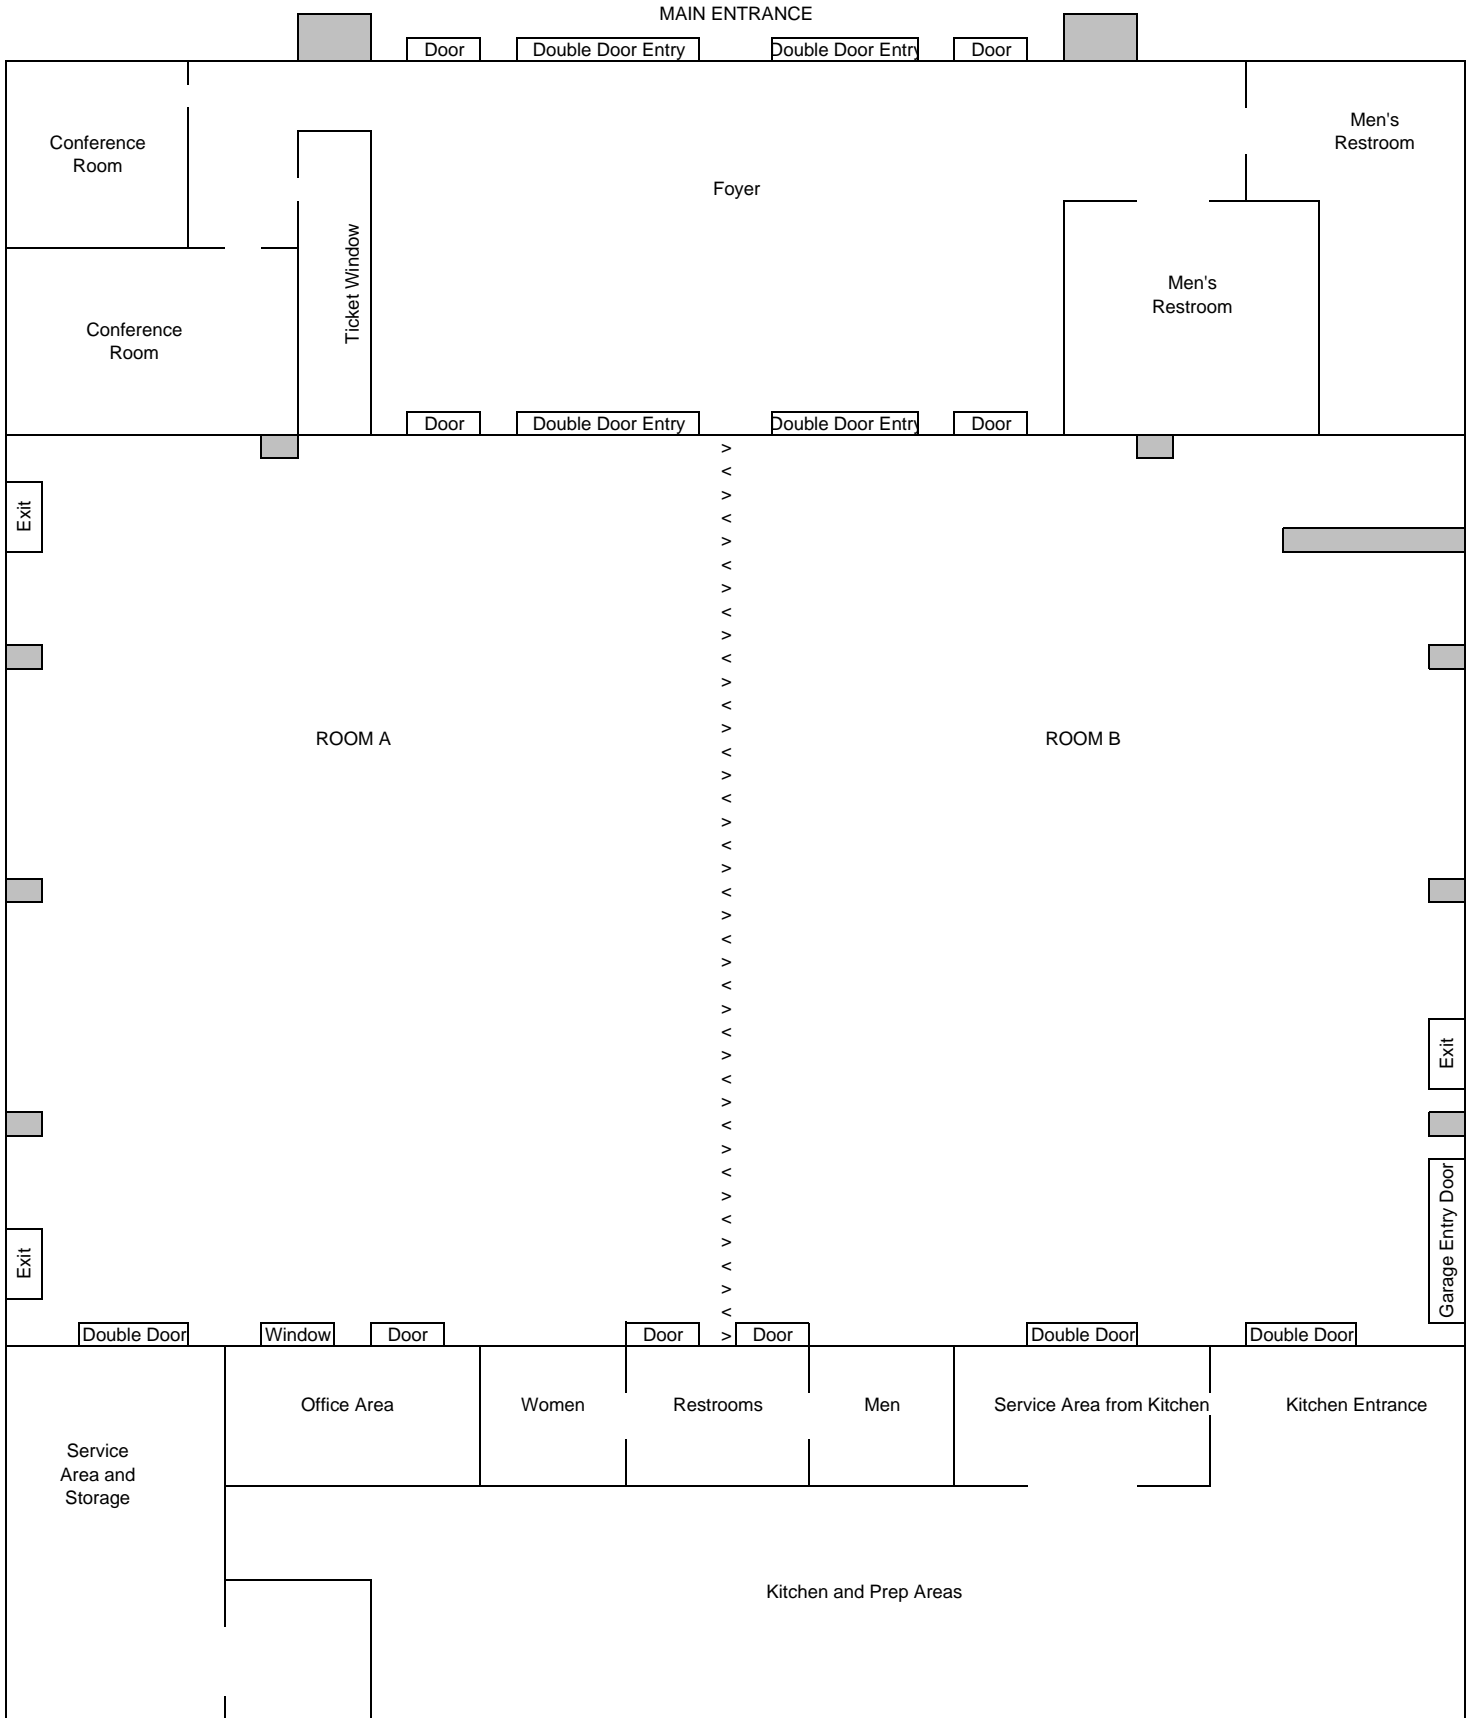

# GREAT SMOKIES EVENT CENTER DIAGRAM

NOTE: Drawing not to scale

(Approximately 8,000 square feet of space in Rooms A and B combined)